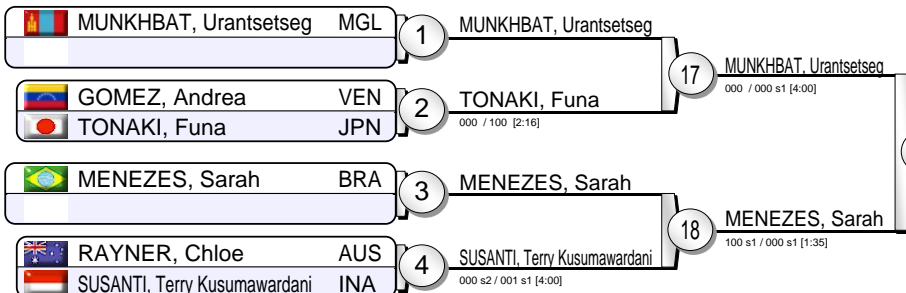

Judo Grand-Slam Tokyo 2015

(JPN Tokyo, 4-6 Dec 2015)

-48 kg

24 Judoka

Pool A

Pool B

Pool C

Pool D